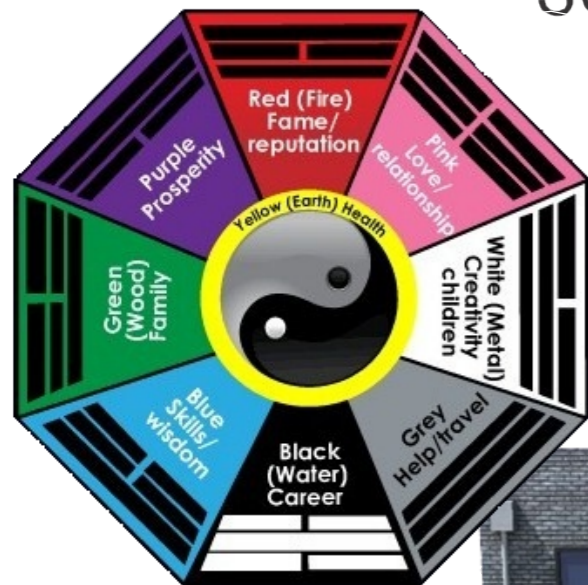

風水

# Archiscale's Feng Shui House

SOUTH WEST WEST NORTH WEST

SOUTH EAST EAST NORTH EAST