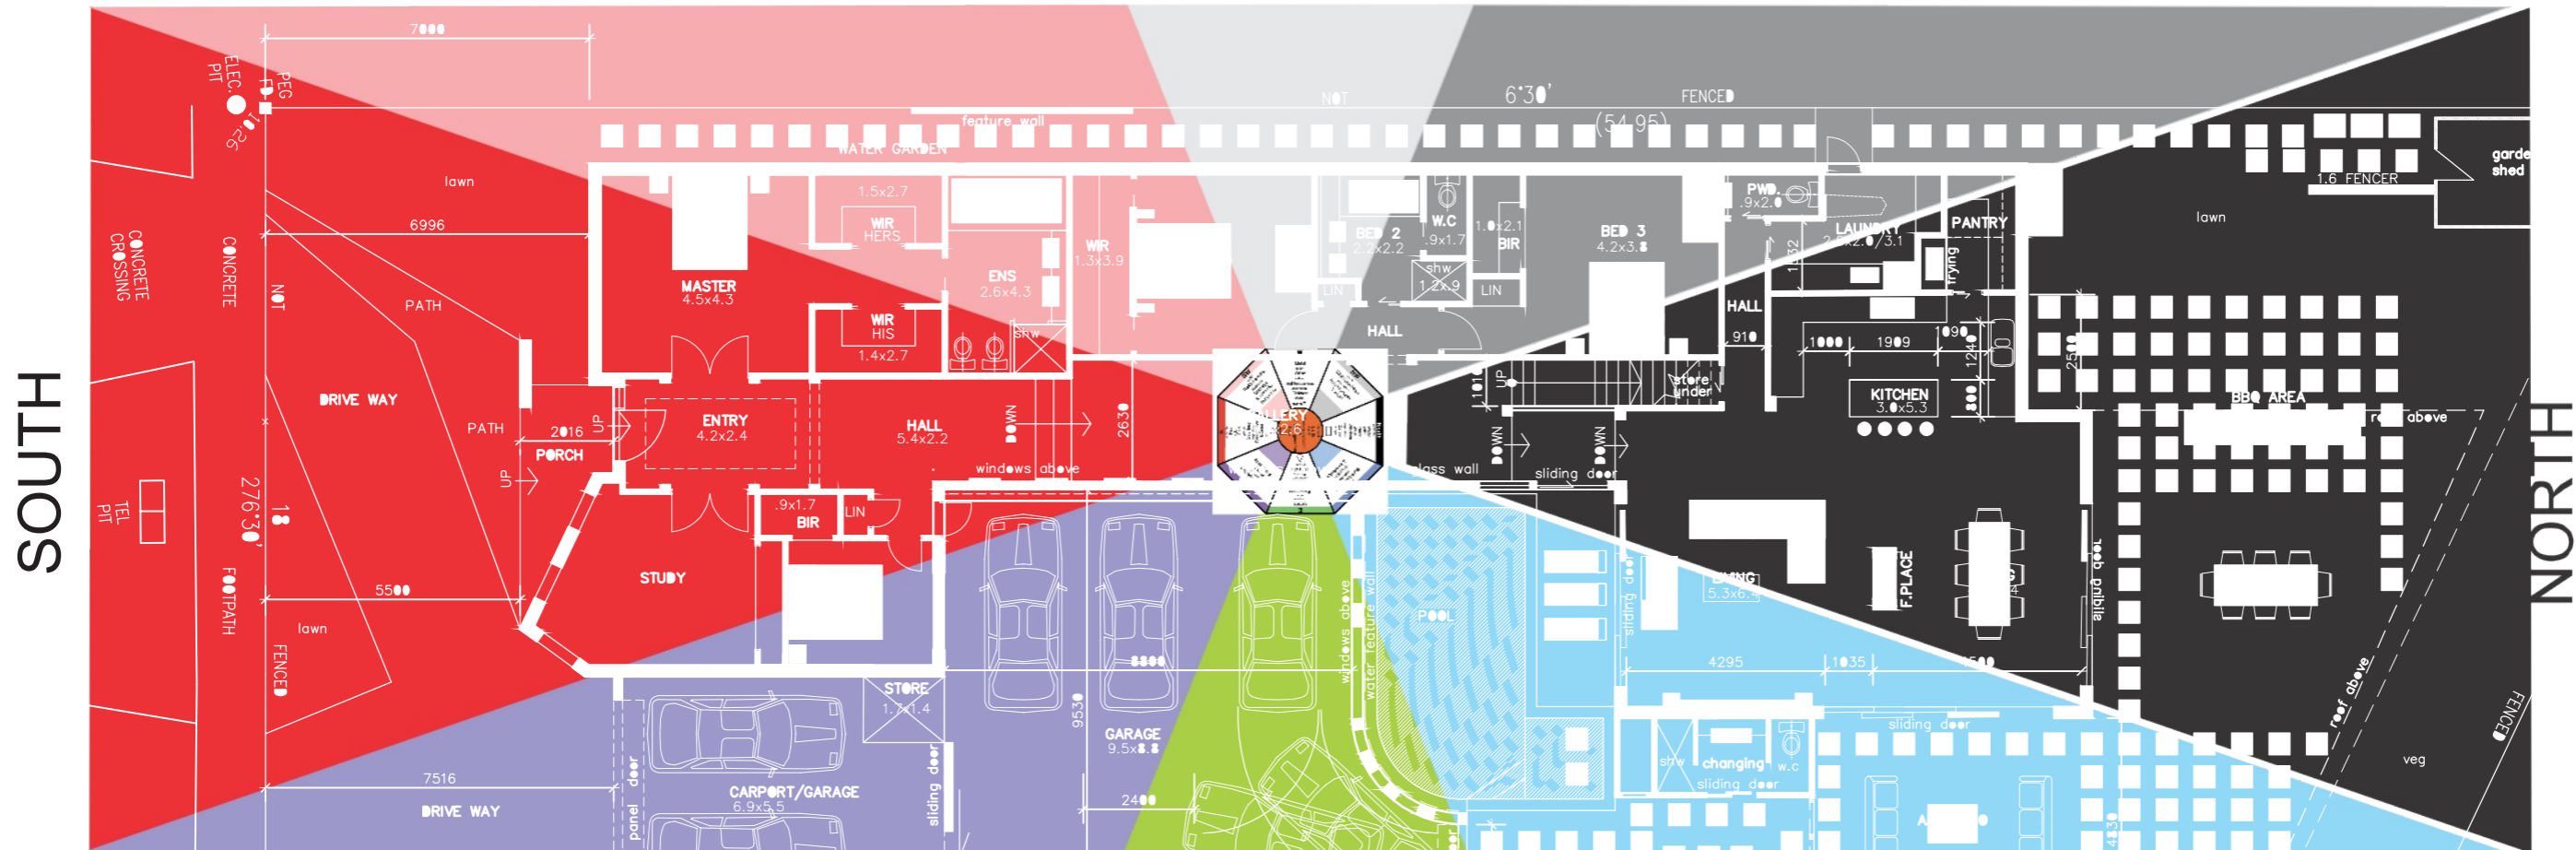

風水

# Archiscale's Feng Shui House

SOUTH WEST WEST NORTH WEST

SOUTH EAST EAST NORTH EAST

# GROUND LEVEL AT REAR